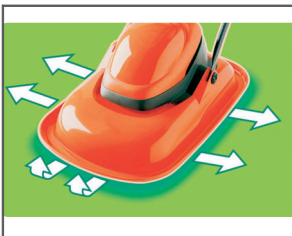

# Flymo Turbo 400

Advanced electric hover mower for quick and easy mowing on a cushion of air.

*Advanced electric hover mower for quick and easy mowing on a cushion of air.*

**FLOATS ON A CUSHION OF AIR**  
Floats on a cushion of air and cuts easily in any direction

**EASY TO CARRY**  
Easy to carry

**EASY TO STORE**  
Easy to store