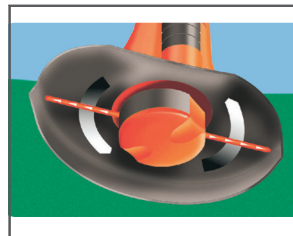

Power Trim 500

Electric grass trimmer & lawn edger. The powerful and easy way to trim and edge your lawn.

CONVERTS FROM TRIM TO EDGE
Simply convert from trim to edge by twisting the cutting head

GUIDE ROLLER
Guide roller for neat and tidy lawn edges

DOUBLE AUTOFEED
Double autofeed cutting line system

FEATURES

- Powerful motor
- Fully adjustable
- Quick release cable storage

Motor specification

Power rating 500 W

Equipment

Cutting width 25 cm / 9.84 inch

Feed mechanism Double autofeed

Number of line exits 2

Lawn edge facility Yes

Art. Nr.	Description	EAN Code	excl. VAT	incl. VAT
964859625	(2006-) UK	 5 011759 024839		
964859662	(2006-) EUR	 5 011759 024839		
964859699	(2010-) AUS	 7 391736 975445		