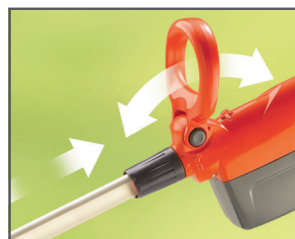

Contour Cordless Power Plus

High performance cordless grass trimmer and lawn edger. Twice the battery capacity of conventional cordless grass trimmers.

TIDY STORAGE BRACKET
Tidy storage bracket with integrated battery charger

IN LINE EDGING
Unique wheel for accurate edging

FULLY ADJUSTABLE FOR COMFORTABLE USE
Fully adjustable for comfortable use

CORDLESS FREEDOM
Cordless freedom for quick and easy results

FEATURES

- Powerful trimming

Motor specification

Voltage	12 V
Max cutting time	30 min

Equipment

Cutting width	25 cm / 9.84 inch
Feed mechanism	Autofeed
Number of line exits	1
Lawn edge facility	Yes

Vibration & noise data

Sound power level, guaranteed (LWA)	92 dB(A)
Sound pressure level at operators ear	81 dB(A)
Vibration (ah)	1.94 m/s ²