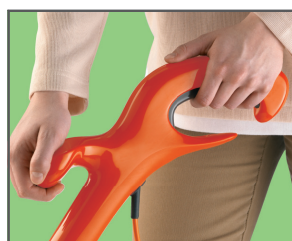

Mini Trim Auto Plus XT

Lightweight grass trimmer with automatic line feed and steady handle for quick and easy trimming.

TWIN AUTOFEED CUTTING LINE
Automatic double line feed for easy use and fast trimming

PLANT GUARD
Lightweight grass trimmer with automatic line feed and steady handle for quick and easy trimming.

STEADY HANDLE
Steady handle for greater control and comfortable use.

EASY GRIP HANDLE
Easy grip handle for comfortable use

Motor specification

Power rating 300 W

Equipment

Cutting width 25 cm / 9.84 inch

Feed mechanism Autofeed

Number of line exits 2

Plant Guard Yes

Overall dimensions