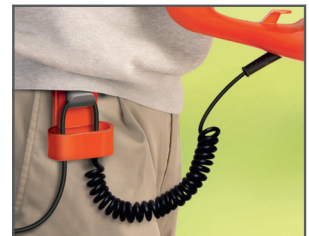

EasiCut 6000XT

Powerful electric hedge trimmer with extended reach for easy and comfortable trimming of larger hedges and bushes.

Superior performance electric hedge cutter with extended reach for comfortable use.

Powerfully cuts and shapes larger hedges and bushes.

MULTIPLE HANDLES
Multiple handles designed for easier, safer use.

QUALITY BLADE
Laser cut, diamond ground double action blades for a faster, neater finish.

EXTENDED REACH HANDLES
Extended reach handles

SAFETY BELT CLIP
Spiral self retracting safety cable with belt clip.

Motor specification

Power rating 600 W

Standard equipment

Knife Length 60 cm / 23.62 inch

Blade sheath Yes