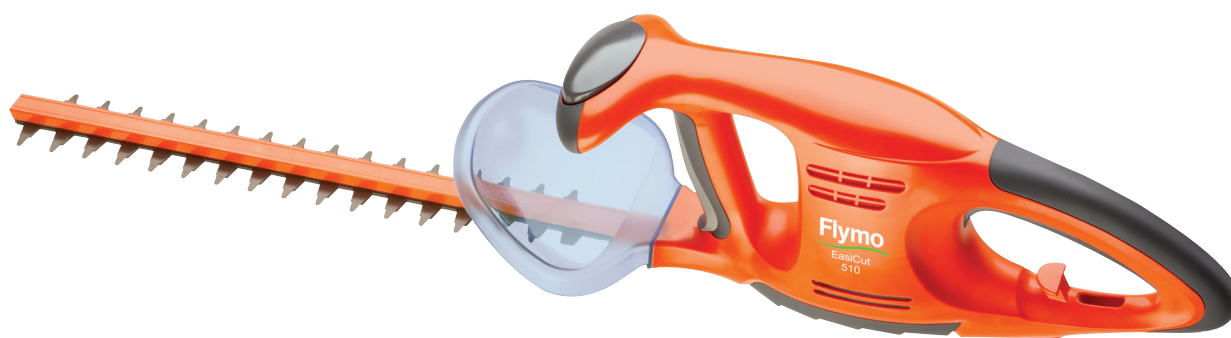

EasiCut 510

Powerful electric hedge trimmer with unique handle design for easy and comfortable trimming of hedges and bushes.

UNIQUE CENTRAL HANDLE
Unique central handle designed for easier, safer use.

SAFETY BELT CLIP
Spiral self retracting safety cable with belt clip.

CUTTING BLADES
Diamond ground double action blades for a faster, neater finish.

Motor specification

Power rating 500 W

Standard equipment

Knife Length 510 cm / 20.08 inch

Teeth opening 20 mm / 0.79 "

Blade sheath Yes

Two handed safety switch Yes

Overall dimensions

Weight (excl. cutting equipment) 3.2 kg / 7.05 lbs

Vibration & noise data

Sound power level, guaranteed (LWA) 106 dB(A)

Sound pressure level at operators ear 88 dB(A)