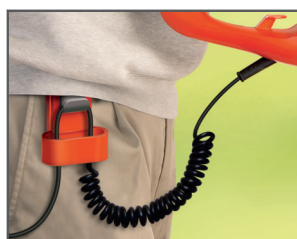

EasiCut 510

Powerful electric hedge trimmer with unique handle design for easy and comfortable trimming of hedges and bushes.

UNIQUE CENTRAL HANDLE
Unique central handle designed for easier, safer use.

SAFETY BELT CLIP
Spiral self retracting safety cable with belt clip.

CUTTING BLADES
Diamond ground double action blades for a faster, neater finish.

Motor specification

Power rating 500 W

Standard equipment

Knife Length 510 cm / 20.08 inch

Teeth opening 20 mm / 0.79 "

Blade sheath Yes

Two handed safety switch Yes

Overall dimensions

Weight (excl. cutting equipment) 3.2 kg / 7.05 lbs

Vibration & noise data

Sound power level, guaranteed (LWA) 106 dB(A)

Sound pressure level at operators ear 88 dB(A)