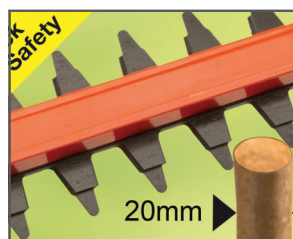

EasiCut 510

Powerful electric hedge trimmer with unique handle design for easy and comfortable trimming of hedges and bushes.

UNIQUE CENTRAL HANDLE
Unique central handle designed for easier, safer use.

SAFETY BELT CLIP
Spiral self retracting safety cable with belt clip.

CUTTING BLADES
Diamond ground double action blades for a faster, neater finish.

Motor specification

Power rating 500 W

Standard equipment

Knife Length 510 cm / 20.08 inch

Teeth opening 20 mm / 0.79 "

Blade sheath Yes

Two handed safety switch Yes

Overall dimensions

Weight (excl. cutting equipment) 3.2 kg / 7.05 lbs

Vibration & noise data

Sound power level, guaranteed (LWA) 106 dB(A)

Sound pressure level at operators ear 88 dB(A)