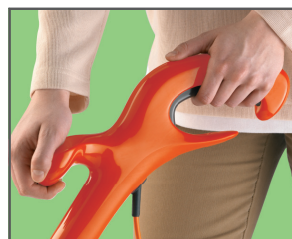

# Mini Trim Auto Plus XT

**TWIN AUTOFEED CUTTING LINE**  
Automatic double line feed for easy use and fast trimming

**PLANT GUARD**  
Lightweight grass trimmer with automatic line feed and steady handle for quick and easy trimming.

**STEADY HANDLE**  
Steady handle for greater control and comfortable use.

**EASY GRIP HANDLE**  
Easy grip handle for comfortable use

**Motor specification**

Power rating 300 W

**Equipment**

Cutting width 25 cm / 9.84 inch