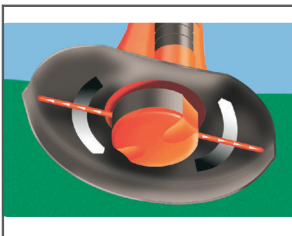

# Contour 700 Power Plus

*Electric grass trimmer & lawn edger.*

**DOUBLE AUTOFEED**  
Double autofeed cutting  
line system

## FEATURES

- Powerful motor
- Simply convert
- Unique wheel design
- Fully adjustable
- Quick release cable storage

### Equipment

Cutting width 30 cm / 11.81 inch

Feed mechanism Autofeed

Lawn edge facility Yes