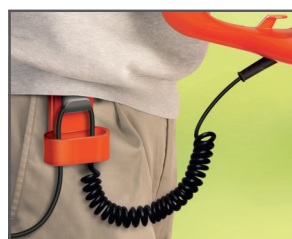

Flymo EasiCut 420

Powerful electric hedge trimmer with unique handle design for easy and comfortable trimming of hedges and bushes.

UNIQUE CENTRAL HANDLE
Unique central handle designed for easier, safer use.

CUTTING BLADES
Diamond ground double action cutting blades for a faster, neater finish.

SAFETY BELT CLIP
Spiral self retracting safety cable with belt clip.

Motor specification

Power rating 420 W

Standard equipment

Knife Length 420 cm / 16.54 inch

Blade sheath Yes

Two handed safety switch Yes

Vibration & noise data

Sound power level, guaranteed (LWA) 99 dB(A)

Sound pressure level at operators ear 86 dB(A)

Vibration (ah) 5.56 m/s²