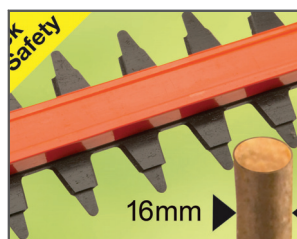

Flymo EasiCut 420

Powerful electric hedge trimmer with unique handle design for easy and comfortable trimming of hedges and bushes.

UNIQUE CENTRAL HANDLE
Unique central handle designed for easier, safer use.

CUTTING BLADES
Diamond ground double action cutting blades for a faster, neater finish.

SAFETY BELT CLIP
Spiral self retracting safety cable with belt clip.

Motor specification

Power rating 420 W

Standard equipment

Knife Length 420 cm / 16.54 inch

Blade sheath Yes

Two handed safety switch Yes

Vibration & noise data

Sound power level, guaranteed (LWA) 99 dB(A)

Sound pressure level at operators ear 86 dB(A)

Vibration (ah) 5.56 m/s²