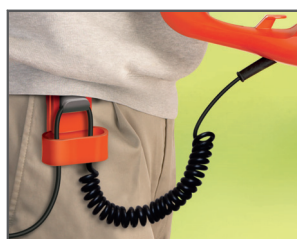

Flymo EasiCut 510

Powerful electric hedge trimmer with unique handle design for easy and comfortable trimming of hedges and bushes.

Powerful electric hedge trimmer with unique handle design for easy and comfortable trimming of hedges and bushes.

UNIQUE CENTRAL HANDLE
Unique central handle designed for easier, safer use.

SAFETY BELT CLIP
Spiral self retracting safety cable with belt clip.

CUTTING BLADES
Diamond ground double action blades for a faster, neater finish.

Motor specification

Power rating 500 W

Standard equipment

Knife Length 51 cm / 20.08 inch

Teeth opening 20 mm / 0.79 "

Blade sheath Yes

Two handed safety switch Yes

Vibration & noise data