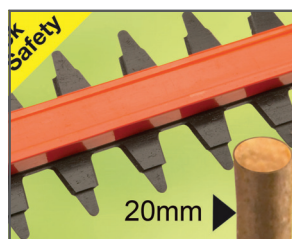

Flymo EasiCut 510

Powerful electric hedge trimmer with unique handle design for easy and comfortable trimming of hedges and bushes.

Powerful electric hedge trimmer with unique handle design for easy and comfortable trimming of hedges and bushes.

UNIQUE CENTRAL HANDLE
Unique central handle designed for easier, safer use.

SAFETY BELT CLIP
Spiral self retracting safety cable with belt clip.

CUTTING BLADES
Diamond ground double action blades for a faster, neater finish.

Motor specification

Power rating 500 W

Standard equipment

Knife Length 51 cm / 20.08 inch

Teeth opening 20 mm / 0.79 "

Blade sheath Yes

Two handed safety switch Yes

Vibration & noise data