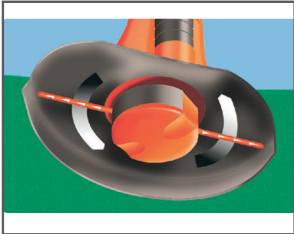

Contour 500 Power Plus

Electric grass trimmer & lawn edger.

DOUBLE AUTOFEED
Double autofeed cutting
line system

FEATURES

- Powerful motor
- Simply convert
- Unique wheel design
- Fully adjustable
- Quick release cable storage

Motor specification

Power rating 500 W

Equipment

Cutting width 25 cm / 9.84 inch

Feed mechanism Autofeed

Lawn edge facility Yes

Vibration & noise data

Sound power level, guaranteed (LWA) 96 dB(A)