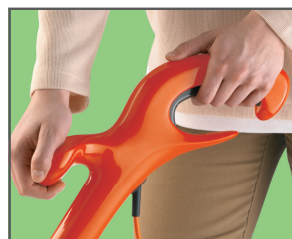

# Speedi-Trim

Lightweight easy to use grass trimmer with automatic line feed and secondary handle for extra control.

**TWIN AUTOFEED CUTTING LINE**  
Automatic double line feed for easy use and fast trimming

**PLANT GUARD**  
Lightweight grass trimmer with automatic line feed and steady handle for quick and easy trimming.

**STEADY HANDLE**  
Steady handle for greater control and comfortable use.

**EASY GRIP HANDLE**  
Cable storage and easy grip handle for comfortable use.

**Motor specification**

Power rating 300 W

**Equipment**

Cutting width 25 cm / 9.84 inch

Feed mechanism Autofeed

Number of line exits 2

Plant Guard Yes

**Vibration & noise data**