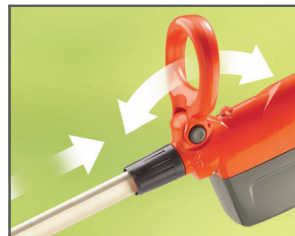

Contour Cordless Power Plus

High performance cordless grass trimmer and lawn edger. Twice the battery capacity of conventional cordless grass trimmers.

TIDY STORAGE BRACKET
Tidy storage bracket with integrated battery charger

IN LINE EDGING
Unique wheel for accurate edging

FULLY ADJUSTABLE FOR COMFORTABLE USE
Fully adjustable for comfortable use

CORDLESS FREEDOM
Cordless freedom for quick and easy results

FEATURES

- Powerful trimming

Motor specification

Voltage	12 V
Max cutting time	30 min

Equipment

Cutting width	25 cm / 9.84 inch
Feed mechanism	Autofeed
Number of line exits	1
Lawn edge facility	Yes

Vibration & noise data

Sound power level, guaranteed (LWA)	92 dB(A)
Sound pressure level at operators ear	81 dB(A)
Vibration (ah)	1.94 m/s ²