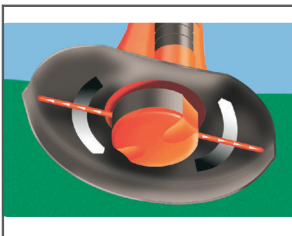

Contour

Electric grass trimmer and lawn edger.

DOUBLE AUTOFEED
Double autofeed cutting
line system

FEATURES

- Unique wheel design
- Simply convert
- Steady handle
- Powerful motor

Equipment

Cutting width	23 cm / 0 inch
Feed mechanism	Double autofeed
Lawn edge facility	Yes