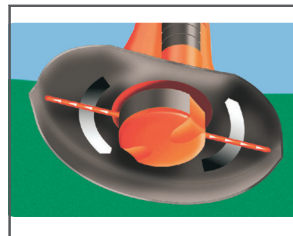

# Power Trim 500

*Electric grass trimmer & lawn edger. The powerful and easy way to trim and edge your lawn.*

**CONVERTS FROM TRIM TO EDGE**  
Simply convert from trim to edge by twisting the cutting head

**GUIDE ROLLER**  
Guide roller for neat and tidy lawn edges

**DOUBLE AUTOFEED**  
Double autofeed cutting line system

## FEATURES

- Powerful motor
- Fully adjustable
- Quick release cable storage