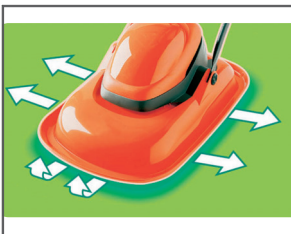

Flymo Turbo 400

Advanced electric hover mower for quick and easy mowing on a cushion of air.

The most powerful non-collecting hover mower in the Flymo range. The Turbo 400 is fitted with a massive 1500W motor making it suitable for medium to large sized gardens. Easy to store and carry this electric hover lawnmower is suitable for all to use.

Turbo 400 - floats on a cushion of air
 Floats on a cushion of air and cuts easily in any direction.

Turbo 400 - Easy to carry
 Easy to carry

Micro Lite - easy to store
 Easy to store

Technical data

Power	1500 W	Gross weight	9.9 kg / 21.83 lbs
Cutting width	40 cm / 15.75 inch	Packaging size, LxWxH	675x530x320 mm / 26.57x20.87x12.6 inch
Cutting height steps	5	Packaging, gross weight	2.4 kg / 5.29 lbs
Cutting height, min-max	15 - 41 mm / 0.59 - 1.61 inch	Sound power level, guaranteed (LWA)	95 dB(A)
Blade type	Metal	Sound pressure level at operators ear	82.7 dB(A)
Cutting height adjustment	Spacers	Vibrations handlebar	1.22 m/s ²
Weight	7.8 kg / 16.53 lbs		