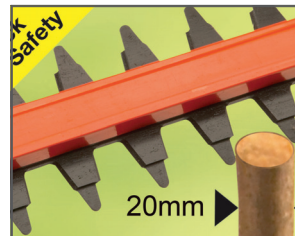

EasiCut 500

Powerful electric hedge trimmer with unique handle design for easy and comfortable trimming of hedges and bushes.

Unique Central handle
Unique central handle designed for easier, safer use.

Safety belt clip
Spiral self retracting safety cable with belt clip.

Cutting blades
Diamond ground double action blades for a faster, neater finish.

Technical data

| | | | |
|-------------------------------------|-------------------|---------------------------------------|--|
| Power rating | 450 W | Sound pressure level at operators ear | 88 dB(A) |
| Knife Length | 510 cm/20.08 inch | Vibration (ah) | 5.22 m/s ² |
| Teeth opening | 16 mm/0.63 " | Weight packaging | 1.1 kg/2.43 lbs |
| Bladesheath | Yes | Packaging size, LxWxH | 1020x138x200 mm/ 40.16x5.43x7.87 inch |
| Two handed safety switch | Yes | Products per 20ft container | 1156 pcs |
| Cable length | 12 m/39.37 feet | Products per 40ft container | 2384 pcs |
| Sound power level, guaranteed (LWA) | 104 dB(A) | Products per 40ft HC container | 2720 pcs |