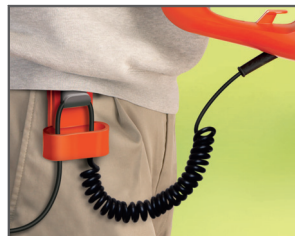

EasiCut 500

Powerful electric hedge trimmer with unique handle design for easy and comfortable trimming of hedges and bushes.

Unique Central handle
Unique central handle designed for easier, safer use.

Safety belt clip
Spiral self retracting safety cable with belt clip.

Cutting blades
Diamond ground double action blades for a faster, neater finish.

Technical data

Power rating	450 W	Sound pressure level at operators ear	88 dB(A)
Knife Length	510 cm / 20.08 inch	Vibration (ah)	5.22 m/s ²
Teeth opening	16 mm / 0.63 "	Weight packaging	1.1 kg / 2.43 lbs
Bladesheath	Yes	Packaging size, LxWxH	1020x138x200 mm / 40.16x5.43x7.87 inch
Two handed safety switch	Yes	Products per 20ft container	1156 pcs
Cable length	12 m / 39.37 feet	Products per 40ft container	2384 pcs
Sound power level, guaranteed (LWA)	104 dB(A)	Products per 40ft HC container	2720 pcs