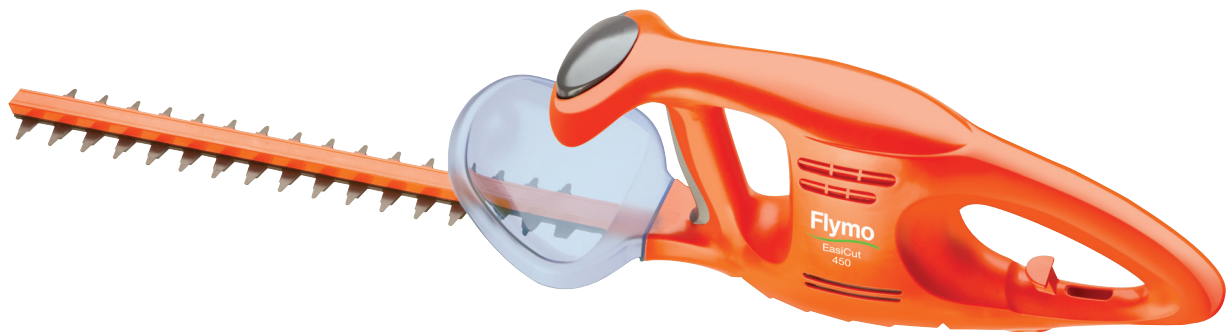

EasiCut 500

Powerful electric hedge trimmer with unique handle design for easy and comfortable trimming of hedges and bushes.

Unique Central handle
Unique central handle designed for easier, safer use.

Safety belt clip
Spiral self retracting safety cable with belt clip.

Cutting blades
Diamond ground double action blades for a faster, neater finish.

Technical data

Power rating	450 W	Sound pressure level at operators ear	88 dB(A)
Knife Length	510 cm / 20.08 inch	Vibration (ah)	5.22 m/s ²
Teeth opening	16 mm / 0.63 "	Weight packaging	1.1 kg / 2.43 lbs
Bladesheath	Yes	Packaging size, LxWxH	1020x138x200 mm / 40.16x5.43x7.87 inch
Two handed safety switch	Yes	Products per 20ft container	1156 pcs
Cable length	12 m / 39.37 feet	Products per 40ft container	2384 pcs
Sound power level, guaranteed (LWA)	104 dB(A)	Products per 40ft HC container	2720 pcs