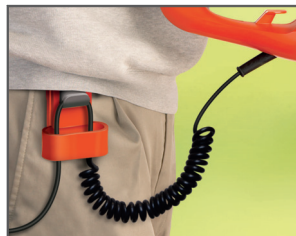

EasiCut 500

Powerful electric hedge trimmer with unique handle design for easy and comfortable trimming of hedges and bushes.

Unique Central handle
Unique central handle designed for easier, safer use.

Safety belt clip
Spiral self retracting safety cable with belt clip.

Cutting blades
Diamond ground double action blades for a faster, neater finish.

Technical data

| | | | |
|-------------------------------------|-------------------|---------------------------------------|--|
| Power rating | 450 W | Sound pressure level at operators ear | 88 dB(A) |
| Knife Length | 510 cm/20.08 inch | Vibration (ah) | 5.22 m/s ² |
| Teeth opening | 16 mm/0.63 " | Weight packaging | 1.1 kg/2.43 lbs |
| Bladesheath | Yes | Packaging size, LxWxH | 1020x138x200 mm/ 40.16x5.43x7.87 inch |
| Two handed safety switch | Yes | Products per 20ft container | 1156 pcs |
| Cable length | 12 m/39.37 feet | Products per 40ft container | 2384 pcs |
| Sound power level, guaranteed (LWA) | 104 dB(A) | Products per 40ft HC container | 2720 pcs |