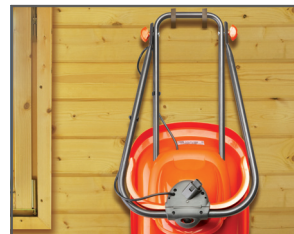

Flymo Turbo 400

Advanced electric hover mower for quick and easy mowing on a cushion of air.

Advanced electric hover mower for quick and easy mowing on a cushion of air.

Floats on a cushion of air

Floats on a cushion of air and cuts easily in any direction

Easy to carry
Easy to carry

Easy to store
Easy to store

Technical data

Power	1500 W	Gross weight	9.9 kg / 21.83 lbs
Cutting width	40 cm / 15.75 inch	Packaging size, LxWxH	675x530x320 mm / 26.57x20.87x12.6 inch
Cutting height steps	5	Packaging, gross weight	2.4 kg / 5.29 lbs
Cutting height, min-max	15 - 41 mm / 0.59 - 1.61 inch	Sound power level, guaranteed (LWA)	95 dB(A)
Blade type	Metal	Sound pressure level at operators ear	82.7 dB(A)
Cutting height adjustment	Spacers	Vibrations handlebar	1.22 m/s ²
Weight	7.8 kg / 16.53 lbs		