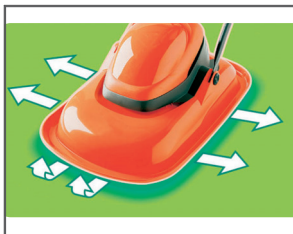

Flymo Turbo 400

Advanced electric hover mower for quick and easy mowing on a cushion of air.

Advanced electric hover mower for quick and easy mowing on a cushion of air.

Floats on a cushion of air

Floats on a cushion of air and cuts easily in any direction

Easy to carry
Easy to carry

Easy to store
Easy to store

Technical data

Power	1500 W	Gross weight	9.9 kg / 21.83 lbs
Cutting width	40 cm / 15.75 inch	Packaging size, LxWxH	675x530x320 mm / 26.57x20.87x12.6 inch
Cutting height steps	5	Packaging, gross weight	2.4 kg / 5.29 lbs
Cutting height, min-max	15 - 41 mm / 0.59 - 1.61 inch	Sound power level, guaranteed (LWA)	95 dB(A)
Blade type	Metal	Sound pressure level at operators ear	82.7 dB(A)
Cutting height adjustment	Spacers	Vibrations handlebar	1.22 m/s ²
Weight	7.8 kg / 16.53 lbs		