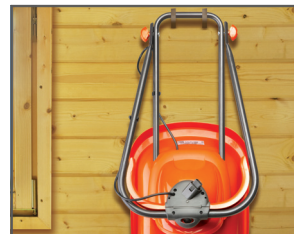

Turbo 400

Advanced electric hover mower for quick and easy mowing on a cushion of air.

Advanced electric hover mower for quick and easy mowing on a cushion of air.

Turbo 400 - floats on a cushion of air
 Floats on a cushion of air and cuts easily in any direction.

Turbo 400 - Easy to carry
 Easy to carry

Micro Lite - easy to store
 Easy to store

Technical data

Power	1500 W	Gross weight	9.9 kg / 21.83 lbs
Cutting width	40 cm / 15.75 inch	Packaging size, LxWxH	675x530x320 mm / 26.57x20.87x12.6 inch
Cutting height steps	5	Packaging, gross weight	2.4 kg / 5.29 lbs
Cutting height, min-max	15 - 41 mm / 0.59 - 1.61 inch	Sound power level, guaranteed (LWA)	95 dB(A)
Blade type	Metal	Sound pressure level at operators ear	82.7 dB(A)
Cutting height adjustment	Spacers	Vibrations handlebar	1.22 m/s ²
Weight	7.8 kg / 16.53 lbs		