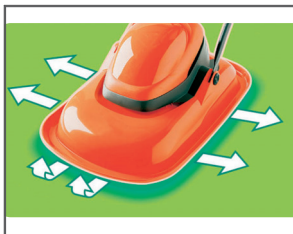

Turbo 400

Advanced electric hover mower for quick and easy mowing on a cushion of air.

Advanced electric hover mower for quick and easy mowing on a cushion of air.

Turbo 400 - floats on a cushion of air
 Floats on a cushion of air and cuts easily in any direction.

Turbo 400 - Easy to carry
 Easy to carry

Micro Lite - easy to store
 Easy to store

Technical data

Power	1500 W	Gross weight	9.9 kg / 21.83 lbs
Cutting width	40 cm / 15.75 inch	Packaging size, LxWxH	675x530x320 mm / 26.57x20.87x12.6 inch
Cutting height steps	5	Packaging, gross weight	2.4 kg / 5.29 lbs
Cutting height, min-max	15 - 41 mm / 0.59 - 1.61 inch	Sound power level, guaranteed (LWA)	95 dB(A)
Blade type	Metal	Sound pressure level at operators ear	82.7 dB(A)
Cutting height adjustment	Spacers	Vibrations handlebar	1.22 m/s ²
Weight	7.8 kg / 16.53 lbs		