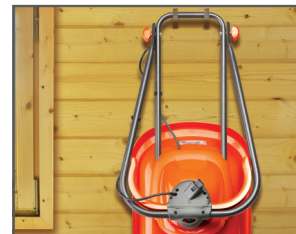

Flymo Turbo 400

Advanced electric hover mower for quick and easy mowing on a cushion of air.

Advanced electric hover mower for quick and easy mowing on a cushion of air.

Floats on a cushion of air

Floats on a cushion of air and cuts easily in any direction

Easy to carry
Easy to carry

Easy to store
Easy to store

Technical data

Power	1500 W	Gross weight	9.9 kg / 21.83 lbs
Cutting width	40 cm / 15.75 inch	Packaging size, LxWxH	675x530x320 mm / 26.57x20.87x12.6 inch
Cutting height steps	5	Packaging, gross weight	2.4 kg / 5.29 lbs
Cutting height, min-max	15 - 41 mm / 0.59 - 1.61 inch	Sound power level, guaranteed (LWA)	95 dB(A)
Blade type	Metal	Sound pressure level at operators ear	82.7 dB(A)
Cutting height adjustment	Spacers	Vibrations handlebar	1.22 m/s ²
Weight	7.8 kg / 16.53 lbs		