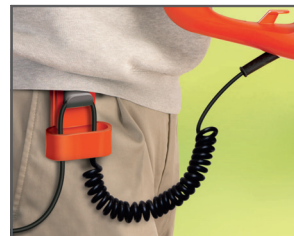

Flymo EasiCut 450

Powerful electric hedge trimmer with unique handle design for easy and comfortable trimming of hedges and bushes.

Powerful electric hedge trimmer.

Unique handle design for easy and comfortable trimming of hedges and bushes.

Unique Central handle
Unique central handle designed for easier, safer use.

Cutting Blades
Diamond ground double action cutting blades for a faster, neater finish.

Safety belt clip
Spiral self retracting safety cable with belt clip.

Technical data

Power rating	450 W	Weight packaging	1.2 kg / 2.65 lbs
Knife Length	45 cm / 17.72 inch	Packaging size, LxWxH	960x138x200 mm / 37.8x5.43x7.87 inch
Teeth opening	16 mm / 0.63 "	Products per 20ft container	1240 pcs
Bladesheath	Yes	Products per 40ft container	2608 pcs
Two handed safety switch	Yes	Products per 40ft HC container	2976 pcs
Sound power level, guaranteed (LWA)	106 dB(A)	Gross weight 4-pack	18.2 kg / 40.12 lbs
Sound pressure level at operators ear	86 dB(A)	Packaging size 4-pack, LxWxH	970x290x320 mm
Vibration (ah)	5.53 m/s ²		