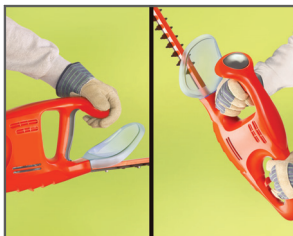

Flymo EasiCut 450

Powerful electric hedge trimmer with unique handle design for easy and comfortable trimming of hedges and bushes.

Powerful electric hedge trimmer.

Unique handle design for easy and comfortable trimming of hedges and bushes.

Unique Central handle
Unique central handle designed for easier, safer use.

Cutting Blades
Diamond ground double action cutting blades for a faster, neater finish.

Safety belt clip
Spiral self retracting safety cable with belt clip.

Technical data

Power rating	450 W	Weight packaging	1.2 kg / 2.65 lbs
Knife Length	45 cm / 17.72 inch	Packaging size, LxWxH	960x138x200 mm / 37.8x5.43x7.87 inch
Teeth opening	16 mm / 0.63 "	Products per 20ft container	1240 pcs
Bladesheath	Yes	Products per 40ft container	2608 pcs
Two handed safety switch	Yes	Products per 40ft HC container	2976 pcs
Sound power level, guaranteed (LWA)	106 dB(A)	Gross weight 4-pack	18.2 kg / 40.12 lbs
Sound pressure level at operators ear	86 dB(A)	Packaging size 4-pack, LxWxH	970x290x320 mm
Vibration (ah)	5.53 m/s ²		