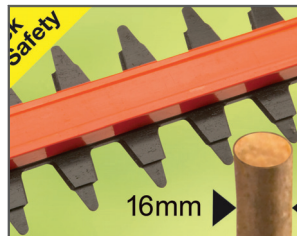

Flymo EasiCut 450

Powerful electric hedge trimmer with unique handle design for easy and comfortable trimming of hedges and bushes.

Powerful electric hedge trimmer.

Unique handle design for easy and comfortable trimming of hedges and bushes.

Unique Central handle
Unique central handle designed for easier, safer use.

Cutting Blades
Diamond ground double action cutting blades for a faster, neater finish.

Safety belt clip
Spiral self retracting safety cable with belt clip.

Technical data

Power rating	450 W	Weight packaging	1.2 kg / 2.65 lbs
Knife Length	45 cm / 17.72 inch	Packaging size, LxWxH	960x138x200 mm / 37.8x5.43x7.87 inch
Teeth opening	16 mm / 0.63 "	Products per 20ft container	1240 pcs
Bladesheath	Yes	Products per 40ft container	2608 pcs
Two handed safety switch	Yes	Products per 40ft HC container	2976 pcs
Sound power level, guaranteed (LWA)	106 dB(A)	Gross weight 4-pack	18.2 kg / 40.12 lbs
Sound pressure level at operators ear	86 dB(A)	Packaging size 4-pack, LxWxH	970x290x320 mm
Vibration (ah)	5.53 m/s ²		