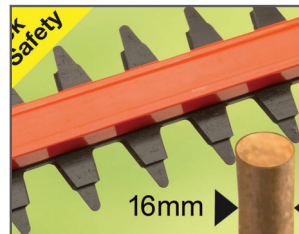

Flymo EasiCut 420

Powerful electric hedge trimmer with unique handle design for easy and comfortable trimming of hedges and bushes.

Unique Central handle
Unique central handle designed for easier, safer use.

Cutting Blades
Diamond ground double action cutting blades for a faster, neater finish.

Safety belt clip
Spiral self retracting safety cable with belt clip.

Technical data

Power rating	420 W	Weight packaging	1.3 kg / 2.87 lbs
Knife Length	420 cm / 16.54 inch	Packaging size, LxWxH	960x138x200 mm / 37.8x5.43x7.87 inch
Bladesheath	Yes	Products per 20ft container	1240 pcs
Two handed safety switch	Yes	Products per 40ft container	2608 pcs
Sound power level, guaranteed (LWA)	99 dB(A)	Products per 40ft HC container	2976 pcs
Sound pressure level at operators ear	86 dB(A)	Gross weight 4-pack	18.2 kg / 40.12 lbs
Vibration (ah)	5.56 m/s ²	Packaging size 4-pack, LxWxH	970x290x320 mm