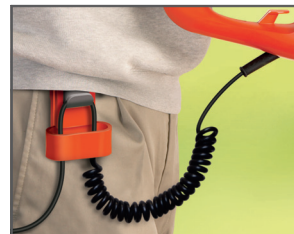

Flymo EasiCut 420

Powerful electric hedge trimmer with unique handle design for easy and comfortable trimming of hedges and bushes.

Unique Central handle
Unique central handle designed for easier, safer use.

Cutting Blades
Diamond ground double action cutting blades for a faster, neater finish.

Safety belt clip
Spiral self retracting safety cable with belt clip.

Technical data

Power rating	420 W	Weight packaging	1.3 kg / 2.87 lbs
Knife Length	420 cm / 16.54 inch	Packaging size, LxWxH	960x138x200 mm / 37.8x5.43x7.87 inch
Bladesheath	Yes	Products per 20ft container	1240 pcs
Two handed safety switch	Yes	Products per 40ft container	2608 pcs
Sound power level, guaranteed (LWA)	99 dB(A)	Products per 40ft HC container	2976 pcs
Sound pressure level at operators ear	86 dB(A)	Gross weight 4-pack	18.2 kg / 40.12 lbs
Vibration (ah)	5.56 m/s ²	Packaging size 4-pack, LxWxH	970x290x320 mm