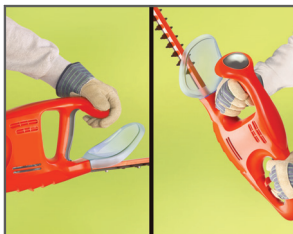

Flymo EasiCut 420

Powerful electric hedge trimmer with unique handle design for easy and comfortable trimming of hedges and bushes.

Unique Central handle
Unique central handle designed for easier, safer use.

Cutting Blades
Diamond ground double action cutting blades for a faster, neater finish.

Safety belt clip
Spiral self retracting safety cable with belt clip.

Technical data

Power rating	420 W	Weight packaging	1.3 kg / 2.87 lbs
Knife Length	420 cm / 16.54 inch	Packaging size, LxWxH	960x138x200 mm / 37.8x5.43x7.87 inch
Bladesheath	Yes	Products per 20ft container	1240 pcs
Two handed safety switch	Yes	Products per 40ft container	2608 pcs
Sound power level, guaranteed (LWA)	99 dB(A)	Products per 40ft HC container	2976 pcs
Sound pressure level at operators ear	86 dB(A)	Gross weight 4-pack	18.2 kg / 40.12 lbs
Vibration (ah)	5.56 m/s ²	Packaging size 4-pack, LxWxH	970x290x320 mm