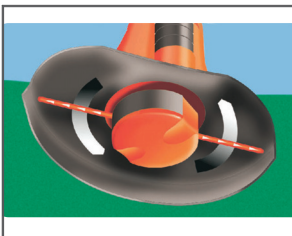

Contour

Electric grass trimmer and lawn edger.

Double autofeed
Double autofeed cutting line system

Technical data

Cutting width	23 cm/0 inch	Packaging size, LxWxH	624x146x217 mm/0x0x0 inch
Feed mechanism	Double autofeed	Packaging size 4-pack, LxWxH	644x454x305 mm
Lawn edge facility	Yes	Gross weight 4-pack	15 kg/0 lbs