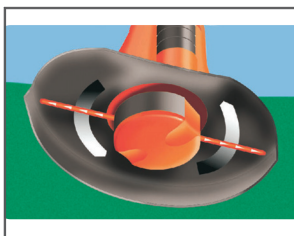

Contour 700 Power Plus

Electric grass trimmer & lawn edger.

Double autofeed
Double autofeed cutting line system

Technical data

Power rating	700 W	Weight incl. packaging	4.3 kg / 9.48 lbs
Cutting width	30 cm / 11.81 inch	Packaging Type	Cardboard 6-color
Feed mechanism	Autofeed	Packaging size, LxWxH	507x310x157 mm /
		19.96x12.2x6.18 inch	
Lawn edge facility	Yes	Products per 40ft container	2296 pcs
Sound power level, guaranteed (LWA)	96 dB(A)	Products per 40ft HC container	2624 pcs
Sound pressure level at operators ear	83 dB(A)	Packaging size 4-pack, LxWxH	630x535x325 mm
Vibration (ah)	3.46 m/s ²	Gross weight 4-pack	18.2 kg / 0 lbs
Weight (excl. cutting equipment)	3.5 kg / 7.72 lbs		