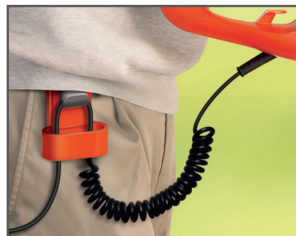

EasiCut 500

Powerful electric hedge trimmer with unique handle design for easy and comfortable trimming of hedges and bushes.

Unique Central handle
Unique central handle designed for easier, safer use.

Safety belt clip
Spiral self retracting safety cable with belt clip.

Cutting blades
Diamond ground double action blades for a faster, neater finish.

Technical data

Power rating	450 W	Sound pressure level at operators ear	88 dB(A)
Knife Length	510 cm / 20.08 inch	Vibration (ah)	5.22 m/s ²
Teeth opening	16 mm / 0.63 "	Weight packaging	1.1 kg / 2.43 lbs
Bladesheath	Yes	Packaging size, LxWxH	1020x138x200 mm / 40.16x5.43x7.87 inch
Two handed safety switch	Yes	Products per 20ft container	1156 pcs
Cable length	12 m / 39.37 feet	Products per 40ft container	2384 pcs
Sound power level, guaranteed (LWA)	104 dB(A)	Products per 40ft HC container	2720 pcs