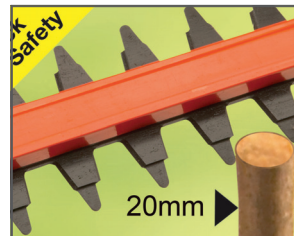

EasiCut 500

Powerful electric hedge trimmer with unique handle design for easy and comfortable trimming of hedges and bushes.

Unique Central handle
Unique central handle designed for easier, safer use.

Safety belt clip
Spiral self retracting safety cable with belt clip.

Cutting blades
Diamond ground double action blades for a faster, neater finish.

Technical data

Power rating	450 W	Sound pressure level at operators ear	88 dB(A)
Knife Length	510 cm / 20.08 inch	Vibration (ah)	5.22 m/s ²
Teeth opening	16 mm / 0.63 "	Weight packaging	1.1 kg / 2.43 lbs
Bladesheath	Yes	Packaging size, LxWxH	1020x138x200 mm / 40.16x5.43x7.87 inch
Two handed safety switch	Yes	Products per 20ft container	1156 pcs
Cable length	12 m / 39.37 feet	Products per 40ft container	2384 pcs
Sound power level, guaranteed (LWA)	104 dB(A)	Products per 40ft HC container	2720 pcs